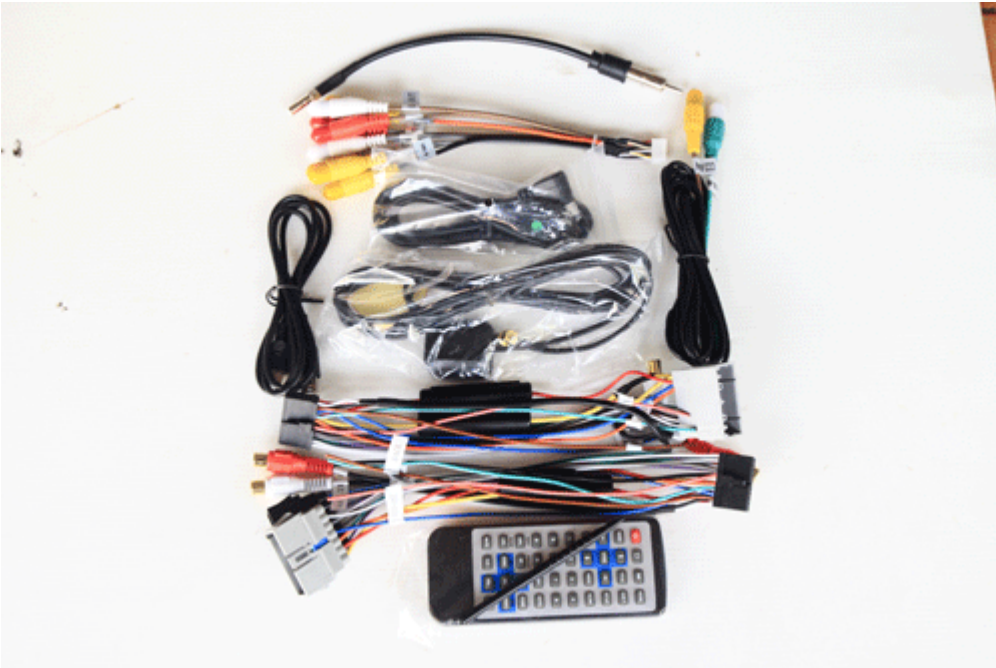

Â

Â

Â

Â

HD Digital 800X480 pixels
CAR ENTERTAINMENT SYSTEM

- SD Reader/USB slot input.
- Touch-Panel Control.
- GPS secondary planet navigation.(Optional)
- Built in Bluetooth function.
- DVD/VCD/CD/MP4(AVI,ASF)/MP3/CD-R/CD-RW player.