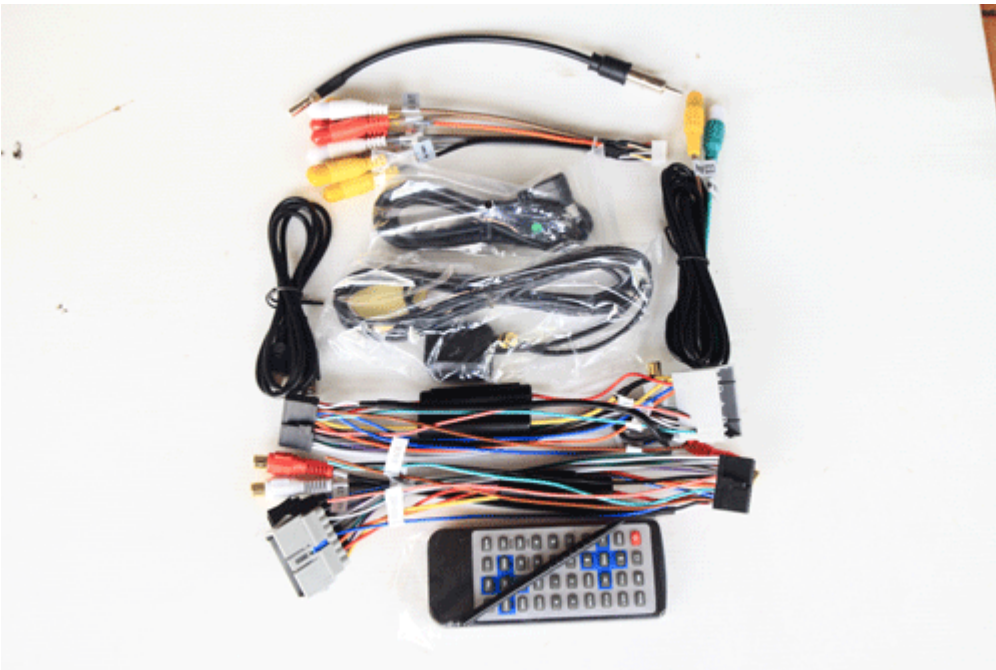

Â

Â

Â

Â

**HD Digital** 800X480 pixels  
**CAR ENTERTAINMENT SYSTEM**

- SD Reader/USB slot input.
- Touch-Panel Control.
- GPS secondary planet navigation.(Optional)
- Built in Bluetooth function.
- DVD/VCD/CD/MP4(AVI,ASF)/MP3/CD-R/CD-RW player.